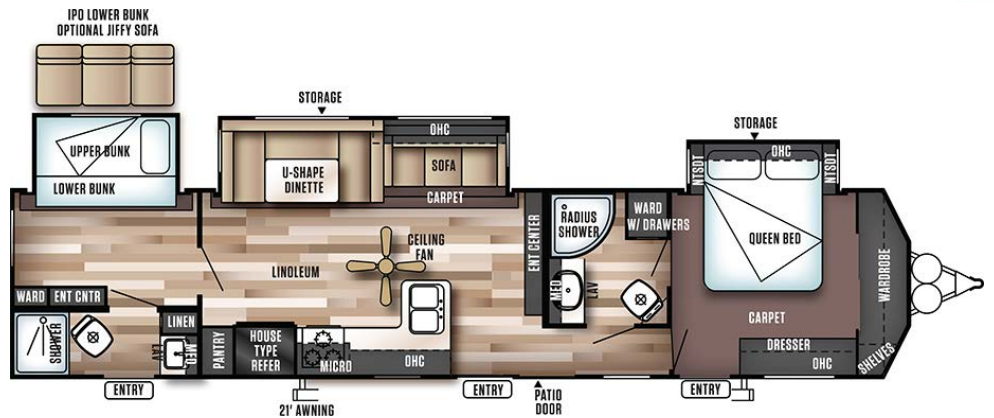

**Cold Springs RV**  
Established 1978

**SHOW SPECIAL**

2019  
**Wildwood 426-2B LTD**

Exterior photo for illustration purposes only and may not represent actual model.

Features:

- 5/8" tongue & groove plywood floor decking
- Full walk on one-piece seamless roof w/ 12 year manufacturer defect warranty
- Residential 16 cubic foot refrigerator
- Tinted safety glass windows
- Bluetooth stereo with remote
- Full extension ball bearing drawer guides
- Stainless steel appliances
- Residential kitchen faucet
- Glass shower surround in main bath
- Two marine grade exterior speakers