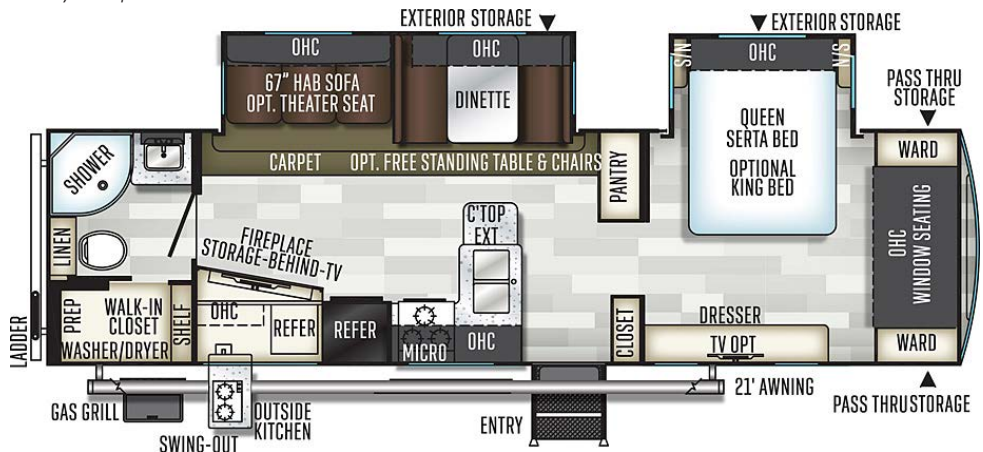

Cold Springs RV

Established 1978

SHOW SPECIAL

2019
Flagstaff 29RBS

Exterior photo for illustration purposes only and may not represent actual model.

Features:

- Aluminum Frame Bed & Dinette Base
- 5/8" Tongue & Groove Plywood Floor
- TorFlex Torsion Axles
- Fully Welded Aluminum Cage
- Heated Holding Tanks 12V Heat Pads
- Shower Miser Water Saver
- Outside Kitchen / Outside Shower
- Tinted Frameless Windows
- High Gloss Front Cap With Window
- Enclosed Underbelly
- Power Stabilizer Jacks / Loading Legs